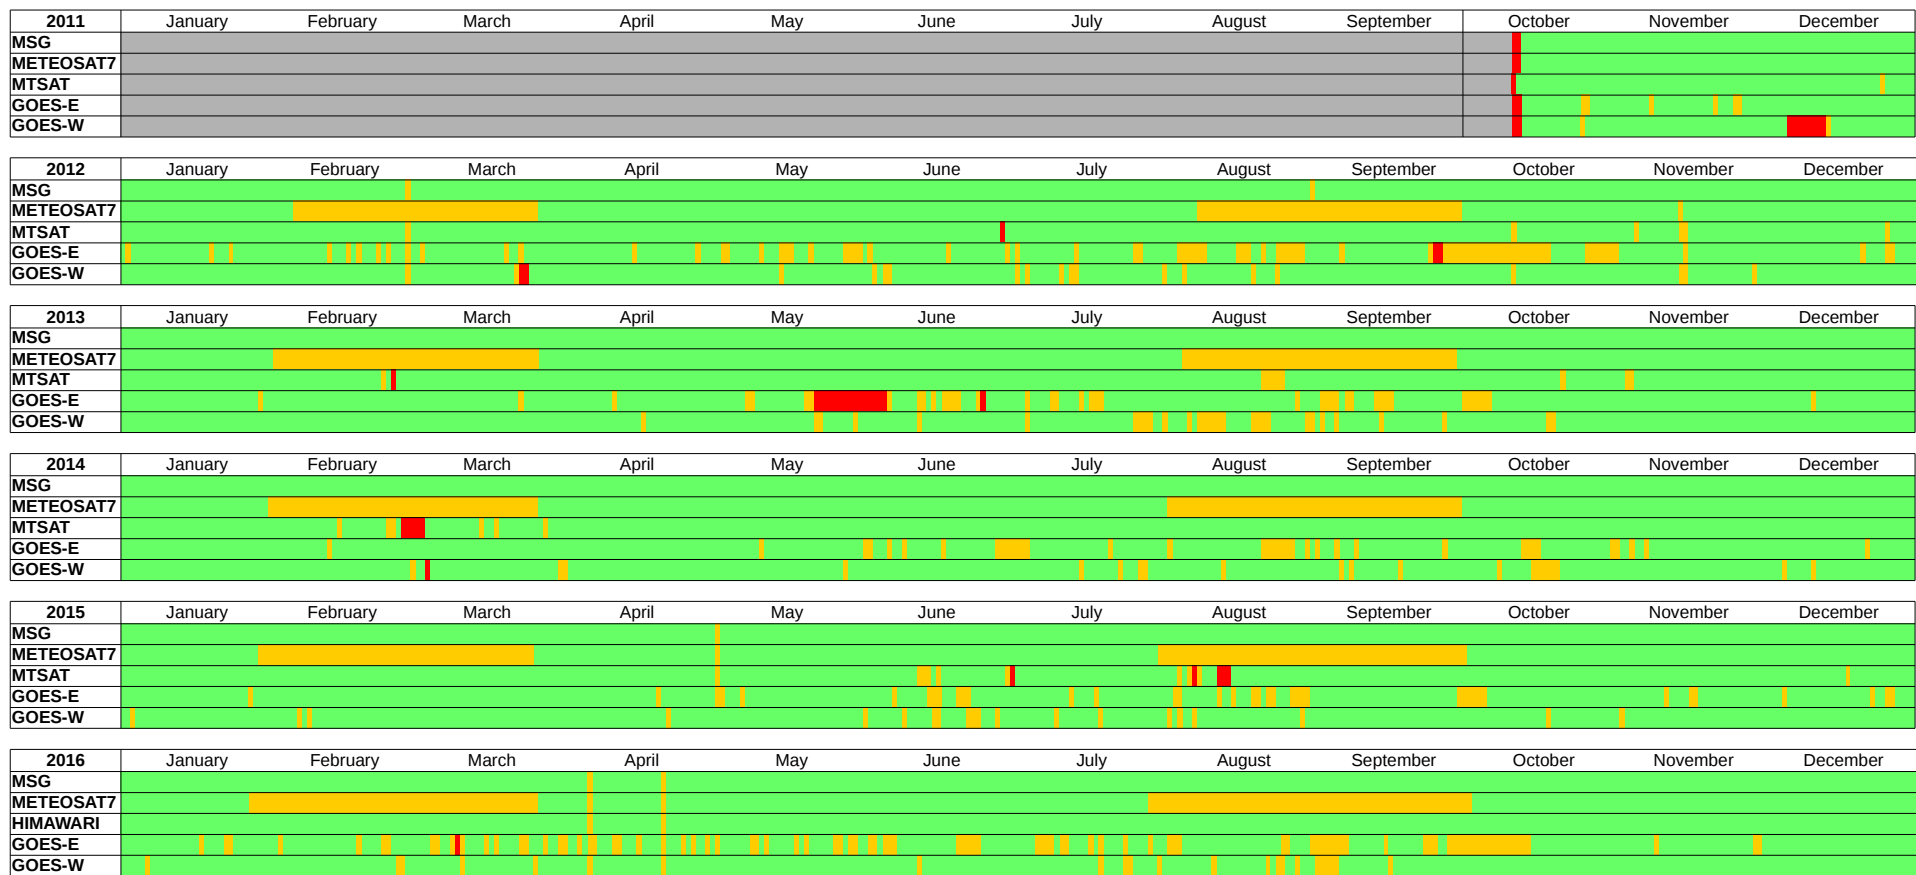

2011	January	February	March	April	May	June	July	August	September	October	November	December
MSG												
METEOSAT7												
MTSAT												
GOES-E												
GOES-W												

2012	January	February	March	April	May	June	July	August	September	October	November	December
MSG												
METEOSAT7												
MTSAT												
GOES-E												
GOES-W												

2013	January	February	March	April	May	June	July	August	September	October	November	December
MSG												
METEOSAT7												
MTSAT												
GOES-E												
GOES-W												

2014	January	February	March	April	May	June	July	August	September	October	November	December
MSG												
METEOSAT7												
MTSAT												
GOES-E												
GOES-W												

2015	January	February	March	April	May	June	July	August	September	October	November	December
MSG												
METEOSAT7												
MTSAT												
GOES-E												
GOES-W												

2016	January	February	March	April	May	June	July	August	September	October	November	December
MSG												
METEOSAT7												
HIMAWARI												
GOES-E												
GOES-W												